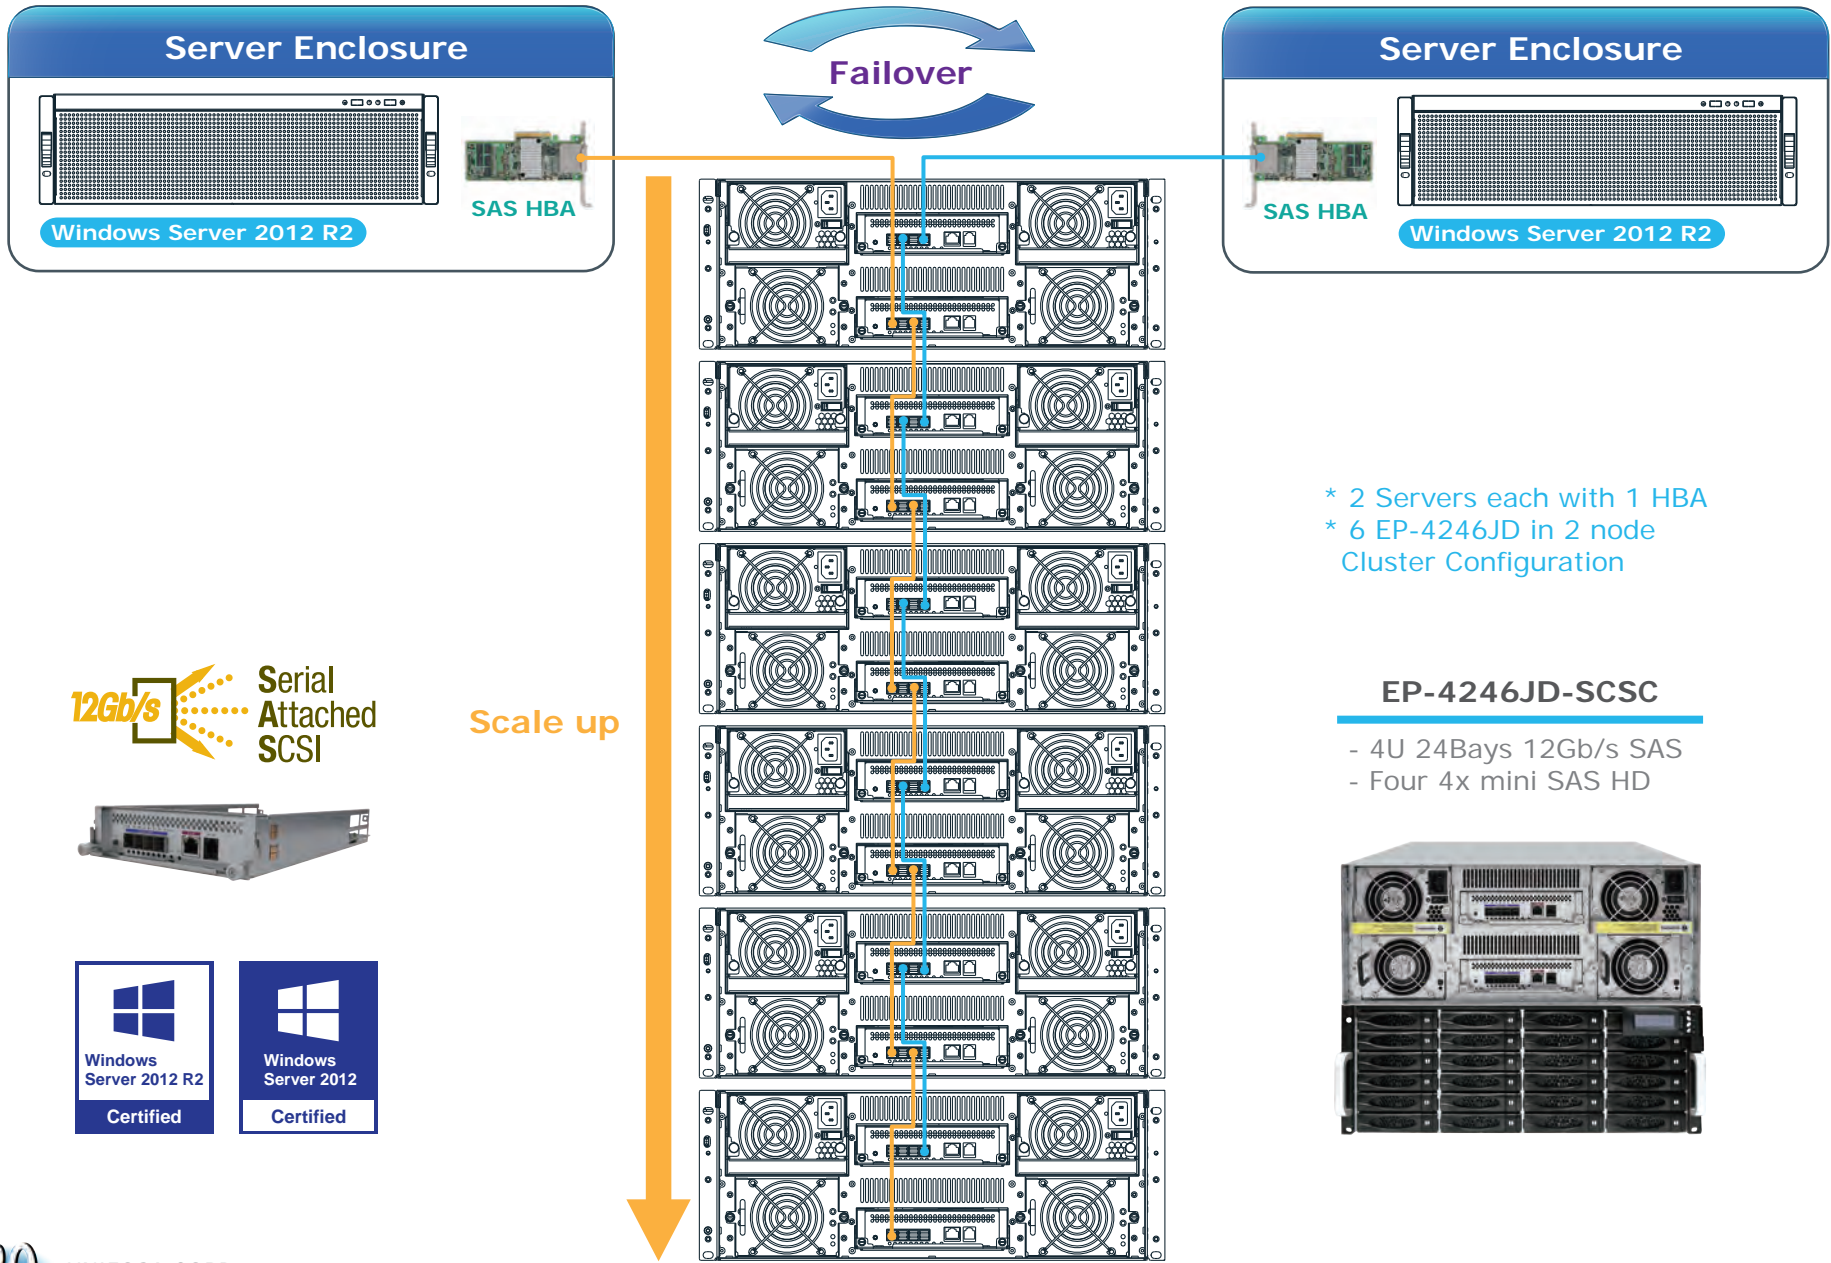

HA / Cluster Solution

Server Enclosure

Windows Server 2012 R2

SAS HBA

Server Enclosure

SAS HBA

Windows Server 2012 R2

Failover

- * 2 Servers each with 1 HBA
- * 6 EP-4246JD in 2 node Cluster Configuration

12Gb/s Serial Attached SCSI

Scale up

EP-4246JD-SCSC

- 4U 24Bays 12Gb/s SAS
- Four 4x mini SAS HD

Share Storage

UNIFOSA CORP.
 Tel: 886-2-2914-8001 (Rep.) Fax: 886-2-2914-7975
<http://www.proware.com.tw> E-mail: info@proware.com.tw