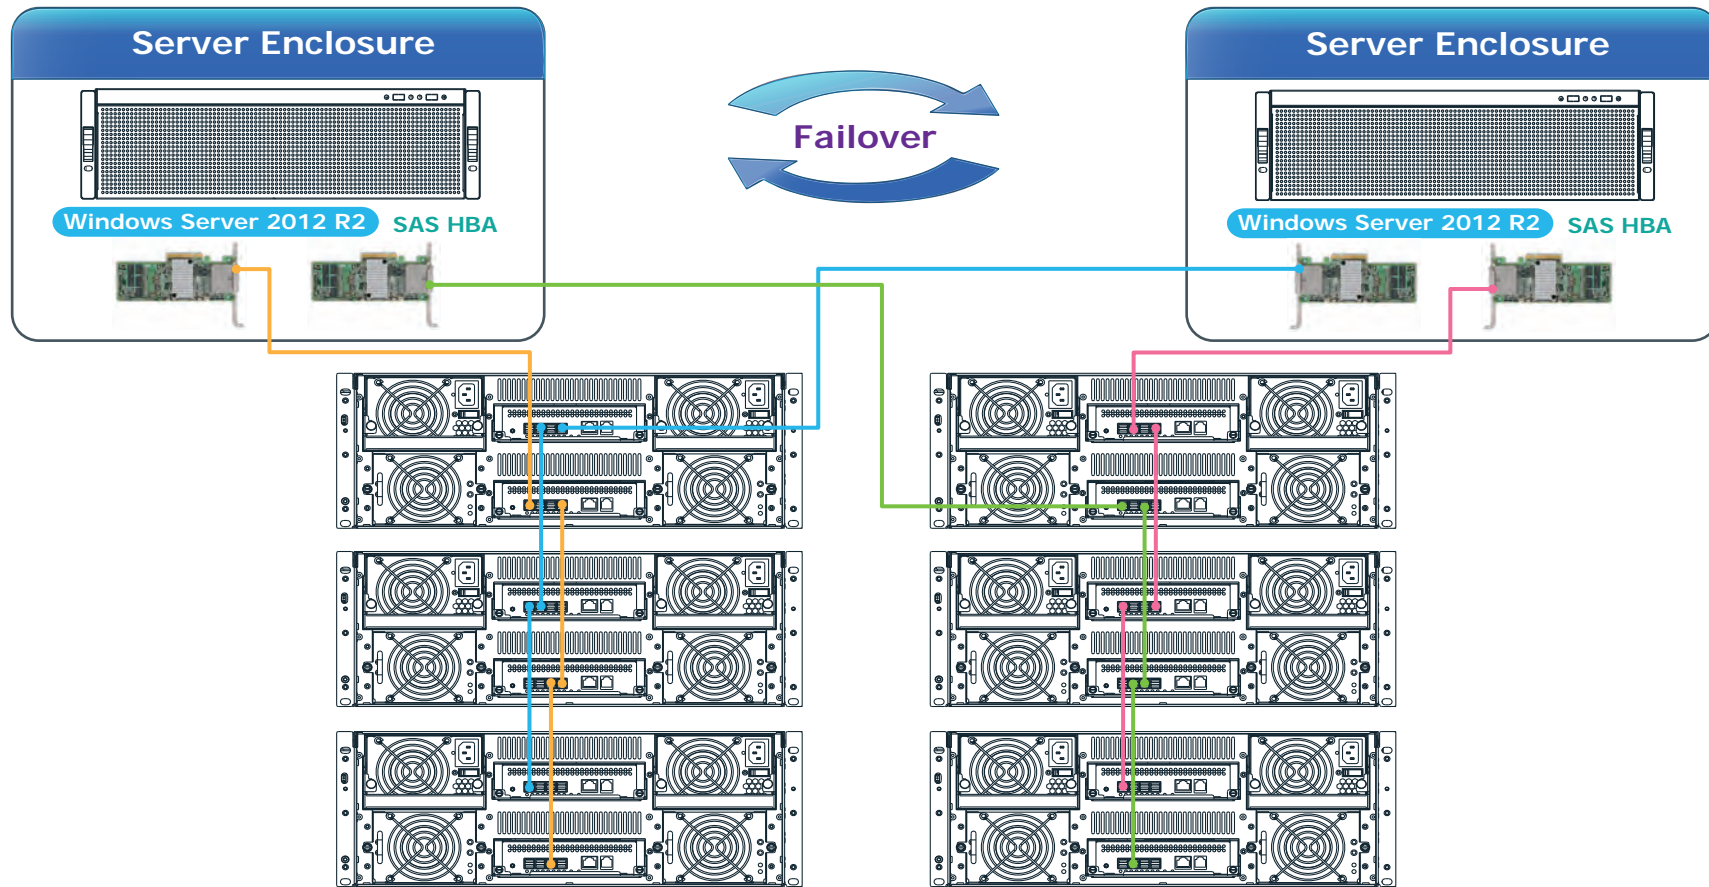

# HA / Cluster Solution

- \* 2 Servers each with 2 HBAs
- \* 6 EP-4246JD in 2 node Cluster Configuration

## EP-4246JD-SCSC

- 4U 24Bays 12Gb/s SAS
- Four 4x mini SAS HD

12Gb/s Serial Attached SCSI